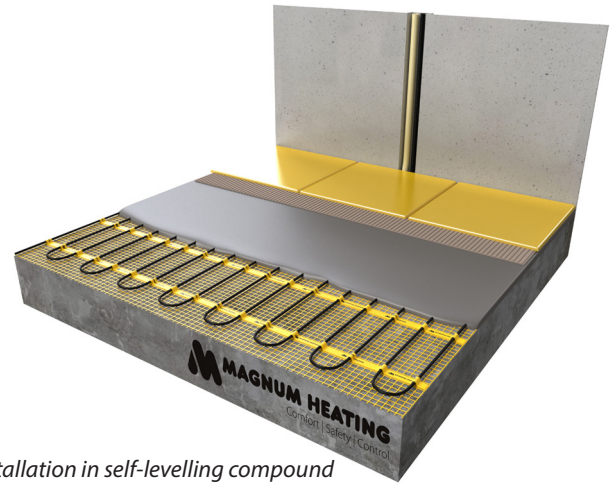

MAGNUM Mat

Underfloor heating mat

The MAGNUM Mat is a unique underfloor heating mat. The system is designed to allow underfloor heating to be installed over an existing tiled floor or on top of a screed that has already been installed. The mat is approximately 4 mm thin and can be included in an adhesive layer without demolition and milling out. The mat is placed almost directly under the surface. This increases the heating rate of the floor which also makes the system suitable for areas with non-permanent occupancy such as bathrooms, hobby rooms, recreation rooms etc.

MAGNUM Mat is available in 22 different sizes from 0,75 to 25m². Because the heating cable on the mat is connected at the end, there is only one side with a power cable, which is invisibly attached through a unique blind connection. This means that there is no need for a return to the thermostat.

Installation in self-levelling compound

Installation in tile adhesive

Specifications

System type	Electric
System height	4 mm
System width	25 or 50 cm
Min. setting height	10 mm
Installation	Self-levelling / Tile adhesive
Power	125 or 150W/m ²
In wet areas	V
Tiles	V
Wood	V (i.c.w. self-levelling)
(PVC) Laminate	V (i.c.w. self-levelling)
Carpet	V (i.c.w. self-levelling)
Certification	CE, VDE
Warranty	Lifetime

Unique blind connection between heating and connecting cable

Technical details

- EMC-free, 2-conductor cable attached to fiber optic network
- 2,5 meter three-wire power cable
- Full enclosure by aluminum sheath
- Unique blind connection between heating and connection cable
- Chrome/Nickel resistance wire
- PTFE (Teflon) insulation
- PVC protective sheath
- Cable diameter approx. 4 mm
- Mat width 25 or 50 cm
- Meets current NEN standards for installation in entire wet area