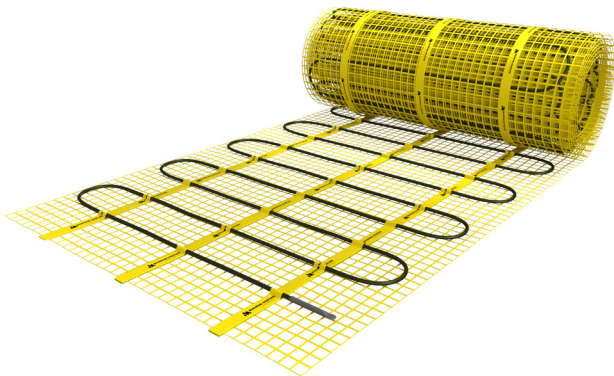

MAGNUM Mat

Underfloor heating mat

The MAGNUM Mat is a unique underfloor heating mat. The system is designed to allow underfloor heating to be installed over an existing tiled floor or on top of a screed that has already been installed. The mat is approximately 4 mm thin and can be included in an adhesive layer without demolition and milling out. The mat is placed almost directly under the surface. This increases the heating rate of the floor which also makes the system suitable for areas with non-permanent occupancy such as bathrooms, hobby rooms, recreation rooms etc.

MAGNUM Mat is available in 22 different sizes from 0,75 to 25m². Because the heating cable on the mat is connected at the end, there is only one side with a power cable, which is invisibly attached through a unique blind connection. This means that there is no need for a return to the thermostat.

Installation in self-levelling compound

Installation in tile adhesive

Specifications

System type	Electric
System height	4 mm
System width	25 or 50 cm
Min. setting height	10 mm
Installation	Self-levelling / Tile adhesive
Power	125 or 150W/m ²
In wet areas	V
Tiles	V
Wood	V (i.c.w. self-levelling)
(PVC) Laminate	V (i.c.w. self-levelling)
Carpet	V (i.c.w. self-levelling)
Certification	CE, VDE
Warranty	Lifetime

Unique blind connection between heating and connecting cable

Technical details

- EMC-free, 2-conductor cable attached to fiber optic network
- 2,5 meter three-wire power cable
- Full enclosure by aluminum sheath
- Unique blind connection between heating and connection cable
- Chrome/Nickel resistance wire
- PTFE (Teflon) insulation
- PVC protective sheath
- Cable diameter approx. 4 mm
- Mat width 25 or 50 cm
- Meets current NEN standards for installation in entire wet area