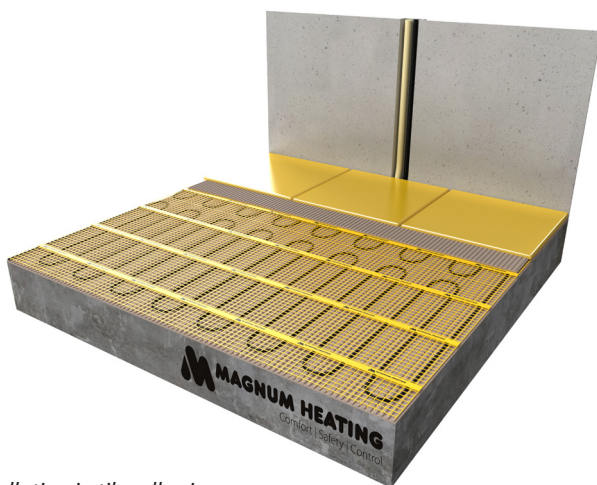

MAGNUM Mat

Underfloor heating mat

The MAGNUM Mat is a unique underfloor heating mat. The system is designed to allow underfloor heating to be installed over an existing tiled floor or on top of a screed that has already been installed. The mat is approximately 4 mm thin and can be included in an adhesive layer without demolition and milling out. The mat is placed almost directly under the surface. This increases the heating rate of the floor which also makes the system suitable for areas with non-permanent occupancy such as bathrooms, hobby rooms, recreation rooms etc.

MAGNUM Mat is available in 22 different sizes from 0,75 to 25m². Because the heating cable on the mat is connected at the end, there is only one side with a power cable, which is invisibly attached through a unique blind connection. This means that there is no need for a return to the thermostat.

Installation in self-levelling compound

Installation in tile adhesive

Specifications

System type	Electric
System height	4 mm
System width	25 or 50 cm
Min. setting height	10 mm
Installation	Self-levelling / Tile adhesive
Power	125 or 150W/m ²
In wet areas	V
Tiles	V
Wood	V (i.c.w. self-levelling)
(PVC) Laminate	V (i.c.w. self-levelling)
Carpet	V (i.c.w. self-levelling)
Certification	CE, VDE
Warranty	Lifetime

Unique blind connection between heating and connecting cable

Technical details

- EMC-free, 2-conductor cable attached to fiber optic network
- 2,5 meter three-wire power cable
- Full enclosure by aluminum sheath
- Unique blind connection between heating and connection cable
- Chrome/Nickel resistance wire
- PTFE (Teflon) insulation
- PVC protective sheath
- Cable diameter approx. 4 mm
- Mat width 25 or 50 cm
- Meets current NEN standards for installation in entire wet area